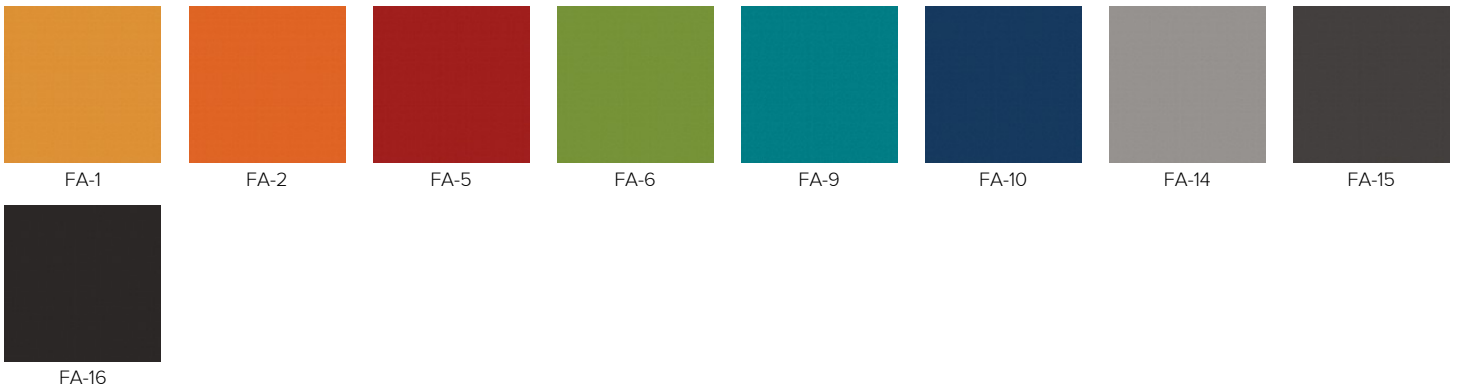

FA-1

FA-2

FA-5

FA-6

FA-9

FA-10

FA-14

FA-15

FA-16

Step

Martindale: 100,000

Fire Rating: BS5852 Crib 5

Weight: 336g/m2

Material: 100% Trevira CS