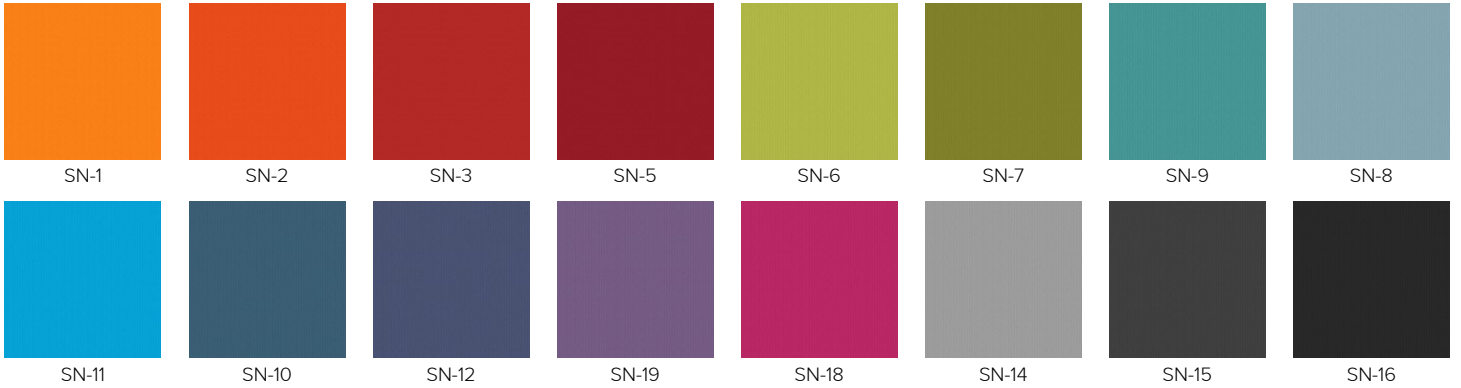

SN-1

SN-2

SN-3

SN-5

SN-6

SN-7

SN-9

SN-8

SN-11

SN-10

SN-12

SN-19

SN-18

SN-14

SN-15

SN-16

Fame

Martindale: 200,000

Fire Rating: BS5852 Crib 5

Weight: 450g/m2

Material: 95% Wool, 5% Polyamide