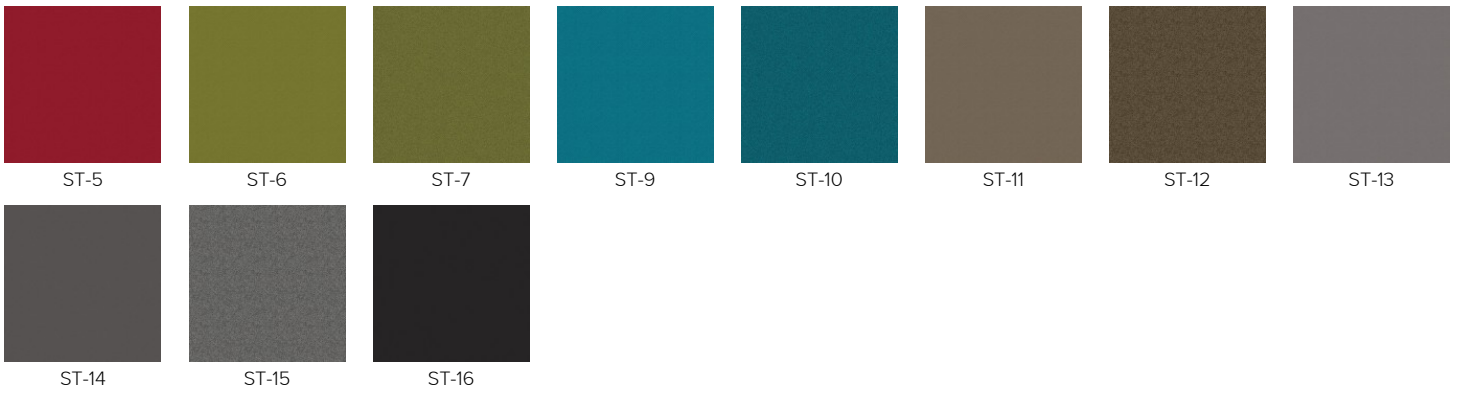

Ultima

Martindale: 70,000

Fire Rating: EN1021 Parts 1&2

Weight: 400g/m2

Material: 70% Wool, 25% PA, 5% Other Fibres

Leather

Martindale: 250,000

Fire Rating: EN1021 Parts 1&2

Thickness: 0,8-1,0 mm (+/- 15%)

Material: Natural Leather

Wood Lacquers