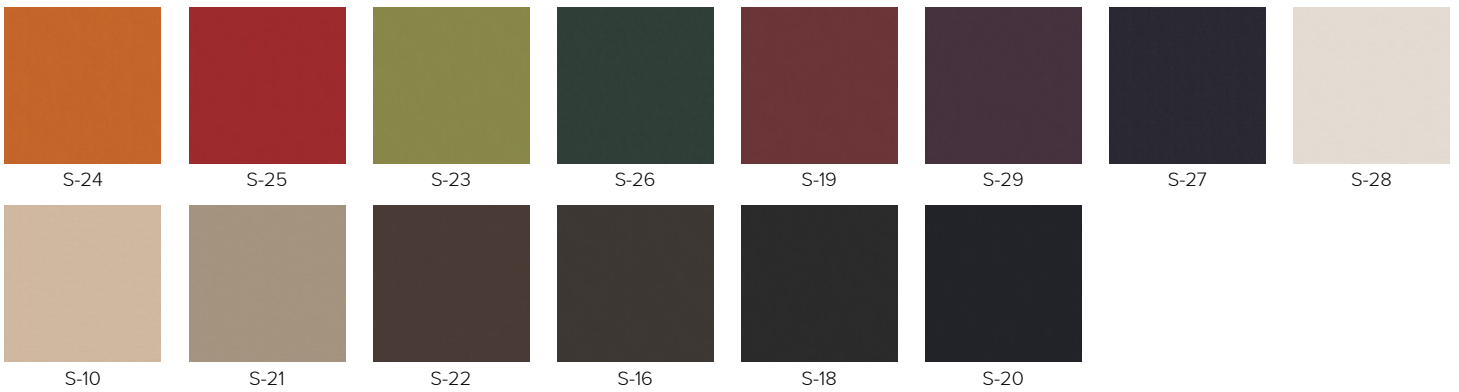

Wood Lacquers

Natural modified Veneers

HPL

Note: Batch to batch variations in shade may occur within commercial tolerances. Electronic colours in the electronic fabrics swatch may differ from real colours