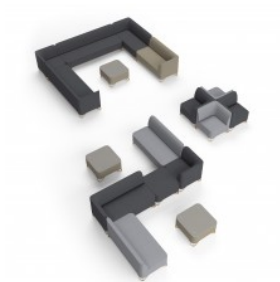

SoftBox

This collection can be described in three words: softness, precision and modularity. The corner element enables the user to arrange SoftBox sets in any chosen configuration to harmonise them with the interior design. Seats seem to be supported by subtle 'ribbons' – aluminium or wooden legs look delicate but they provide a stable base.

The collection consists of: corner element, single and double pouffes, armchair, two and three seater sofa (without, with one or two armrests).

IMAGES

Paul Brooks

Designer of Nu, Softbox & MyTurn by Profim