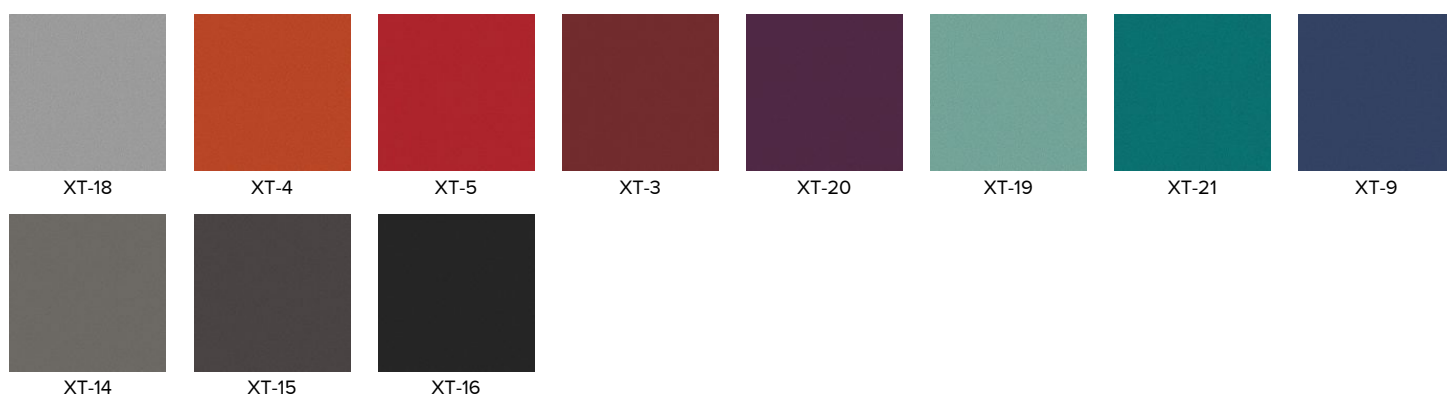

Fame

Martindale: 200,000

Fire Rating: BS5852 Crib 5

Weight: 450g/m2

Material: 95% Wool, 5% Polyamide