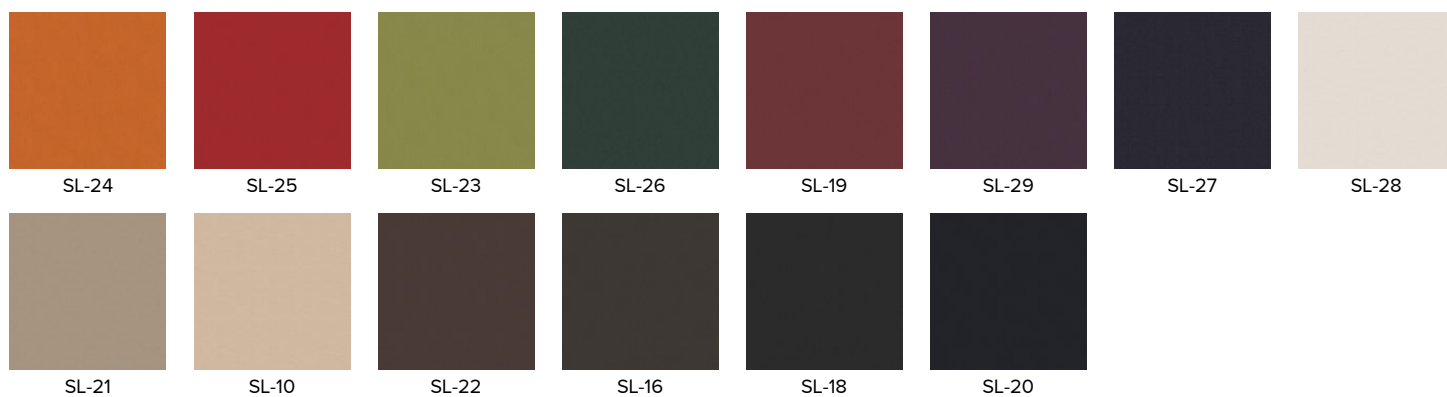

DIMENSIONS

FINISHES

Evo

Martindale: 150,000
Fire Rating: EN1021 Parts 1&2
Weight: 300g/m2
Material: 100% polyester

Next

Martindale: 100,000
Fire Rating: EN1021 Part 1
Weight: 380g/m2
Material: 100% Polyester

Medley

Martindale: 75,000
Fire Rating: BS5852 Crib 5
Weight: 364g/m2
Material: 100% Polyester

Softline

Martindale: 50,000
Fire Rating: EN1021 Part 1

Weight: 220g/m2

Material: Surface 100% PU, Backing 100% Cotton