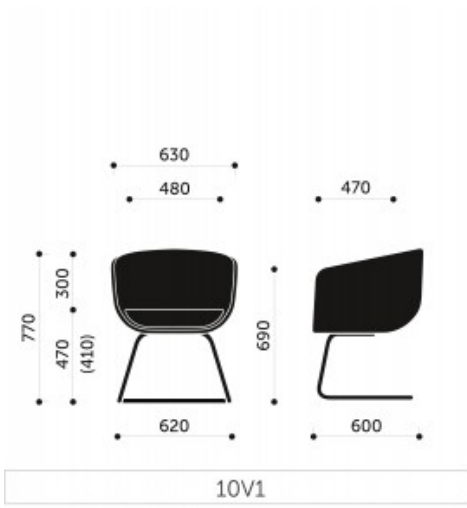

Nu

Nu will add character to office spaces and also to the hotel foyer. The collection includes two versions: low has the option of a four-star base, a round flat base, four leg frame and wire frame and high version with hood has two options: a four-star base or a round flat base. By this solution the designer wanted to give the user the ability to have a quiet conversation or time alone with his thoughts or a book. The Nu family can be complemented by coffee tables with a glass top.

DIMENSIONS

FINISHES

Evo

Martindale: 150,000
Fire Rating: EN1021 Parts 1&2
Weight: 300g/m2
Material: 100% polyester

Next

Martindale: 100,000
Fire Rating: EN1021 Part 1
Weight: 380g/m2
Material: 100% Polyester

Medley

Martindale: 75,000
Fire Rating: BS5852 Crib 5
Weight: 364g/m2
Material: 100% Polyester

Softline

Martindale: 50,000
Fire Rating: EN1021 Part 1

Weight: 220g/m2

Material: Surface 100% PU, Backing 100% Cotton