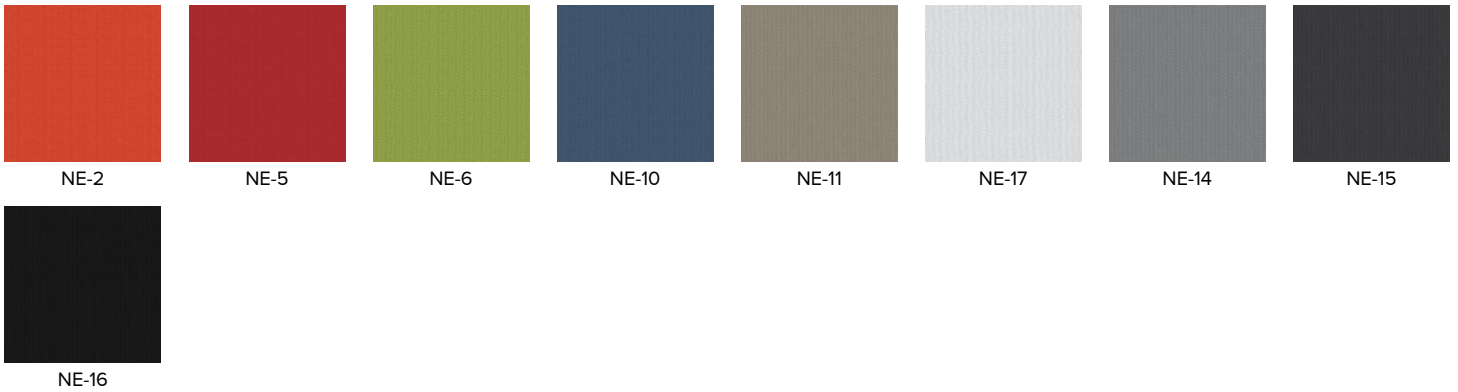

Nexus

Martindale: 100,000
Fire Rating: EN1021 Parts 1&2, BS476 Part 7 Class 1
Weight: 300g/m2
Material: 100% Polyester