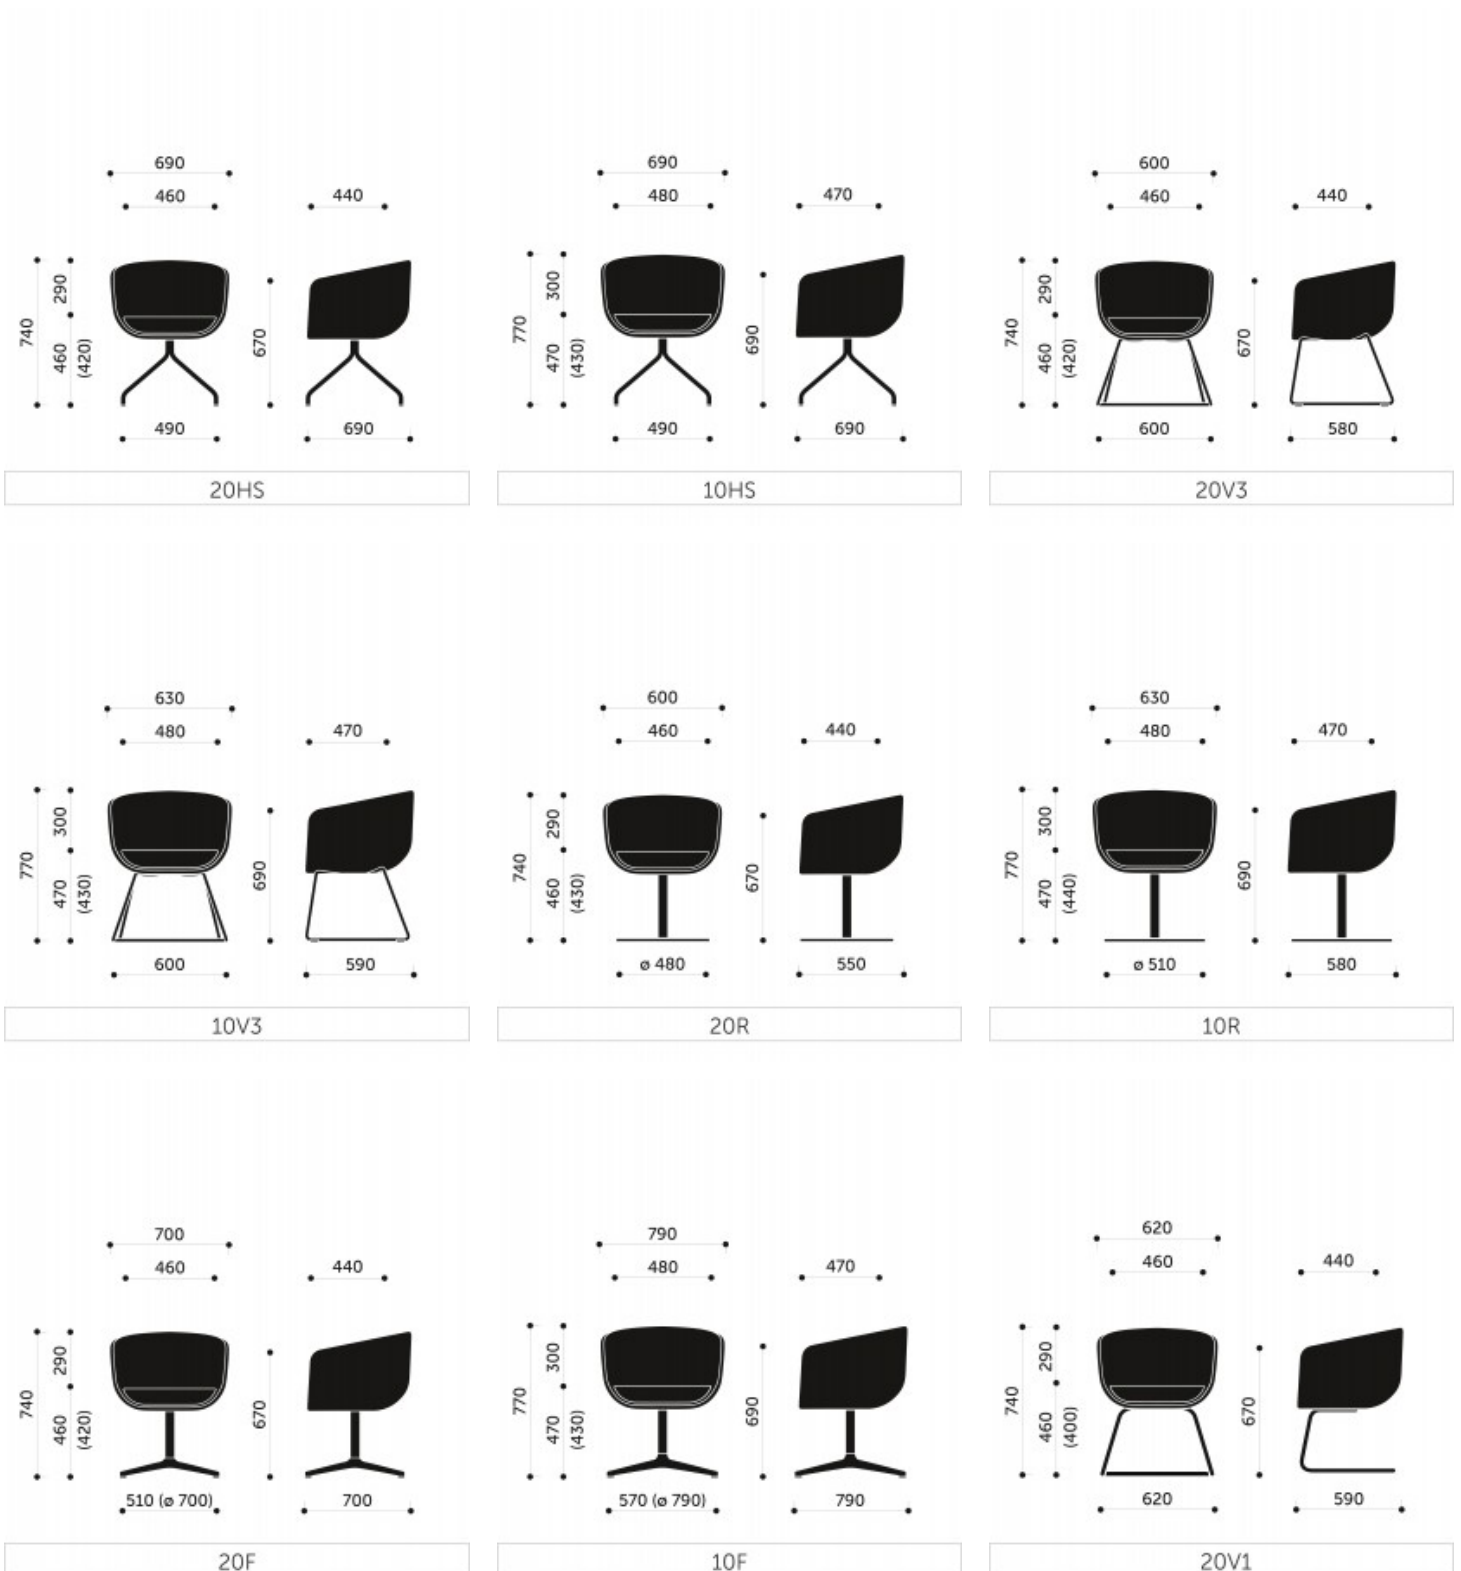

Nu

Nu will add character to office spaces and also to the hotel foyer. The collection includes two versions: low has the option of a four-star base, a round flat base, four leg frame and wire frame and high version with hood has two options: a four-star base or a round flat base. By this solution the designer wanted to give the user the ability to have a quiet conversation or time alone with his thoughts or a book. The Nu family can be complemented by coffee tables with a glass top.

DIMENSIONS

FINISHES

Evo

Martindale: 150,000
Fire Rating: EN1021 Parts 1&2
Weight: 300g/m2
Material: 100% polyester

Next

Martindale: 100,000
Fire Rating: EN1021 Part 1
Weight: 380g/m2
Material: 100% Polyester