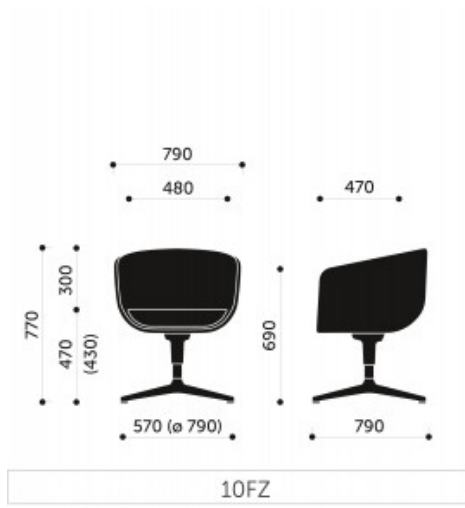

Nu

Nu will add character to office spaces and also to the hotel foyer. The collection includes two versions: low has the option of a four-star base, a round flat base, four leg frame and wire frame and high version with hood has two options: a four-star base or a round flat base. By this solution the designer wanted to give the user the ability to have a quiet conversation or time alone with his thoughts or a book. The Nu family can be complemented by coffee tables with a glass top.

DIMENSIONS

FINISHES

Evo

Martindale: 150,000
Fire Rating: EN1021 Parts 1&2
Weight: 300g/m2
Material: 100% polyester

Next

Martindale: 100,000
Fire Rating: EN1021 Part 1
Weight: 380g/m2
Material: 100% Polyester

Medley

Martindale: 75,000
Fire Rating: BS5852 Crib 5
Weight: 364g/m2
Material: 100% Polyester

Softline

Martindale: 50,000
Fire Rating: EN1021 Part 1

Weight: 220g/m2

Material: Surface 100% PU, Backing 100% Cotton