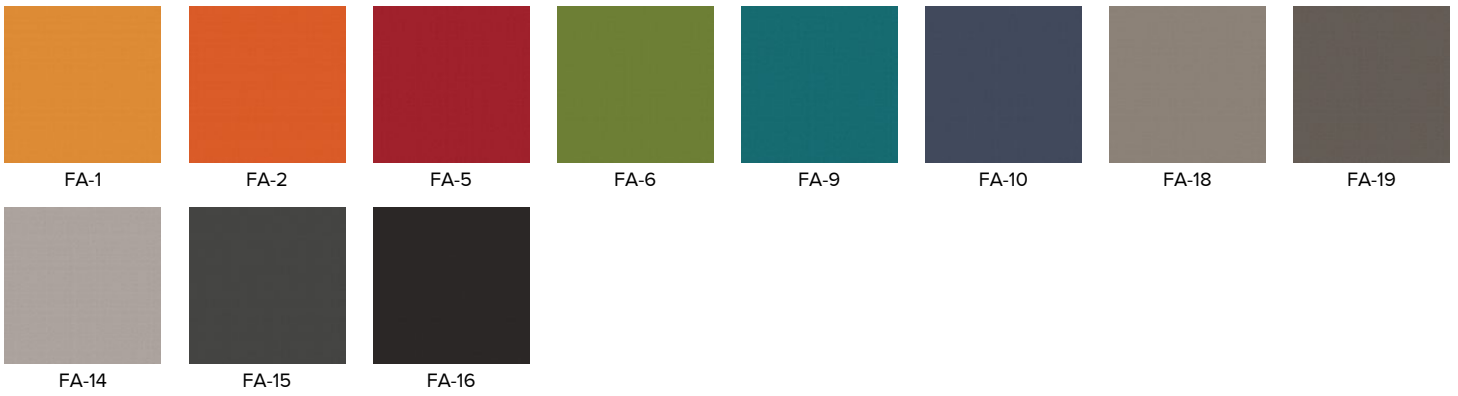

Weight: 310g/m2

Material: 100% Polyester

Fame

Martindale: 200,000

Fire Rating: BS5852 Crib 5

Weight: 450g/m2

Material: 95% Wool, 5% Polyamide

Nexus