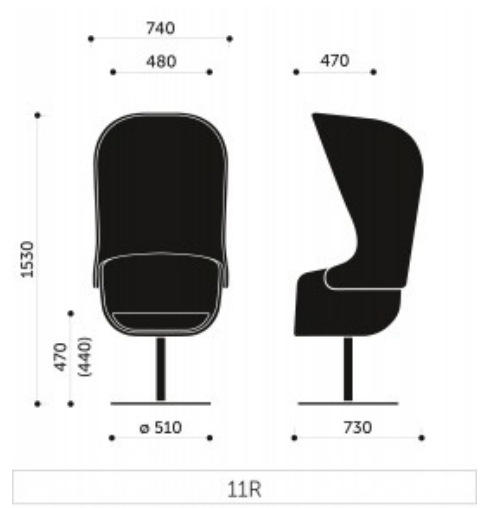

Nu

Nu will add character to office spaces and also to the hotel foyer. The collection includes two versions: low has the option of a four-star base, a round flat base, four leg frame and wire frame and high version with hood has two options: a four-star base or a round flat base. By this solution the designer wanted to give the user the ability to have a quiet conversation or time alone with his thoughts or a book. The Nu family can be complemented by coffee tables with a glass top.

DIMENSIONS

FINISHES

Evo

Martindale: 150,000
Fire Rating: EN1021 Parts 1&2
Weight: 300g/m2
Material: 100% polyester

Next

Martindale: 100,000
Fire Rating: EN1021 Part 1
Weight: 380g/m2
Material: 100% Polyester

Medley

Martindale: 75,000
Fire Rating: BS5852 Crib 5
Weight: 364g/m2
Material: 100% Polyester

Softline

Martindale: 50,000
Fire Rating: EN1021 Part 1

Weight: 220g/m2

Material: Surface 100% PU, Backing 100% Cotton

Valencia

Martindale: 300,000

Fire Rating: EN1021 Part 1 & 2

Weight: 650g/m2

Material: Surface 100% Vinyl, Backing 100% Polyester Hi-Loft 2TM

Xtreme

Martindale: 100,000

Fire Rating: BS5852 Crib 5