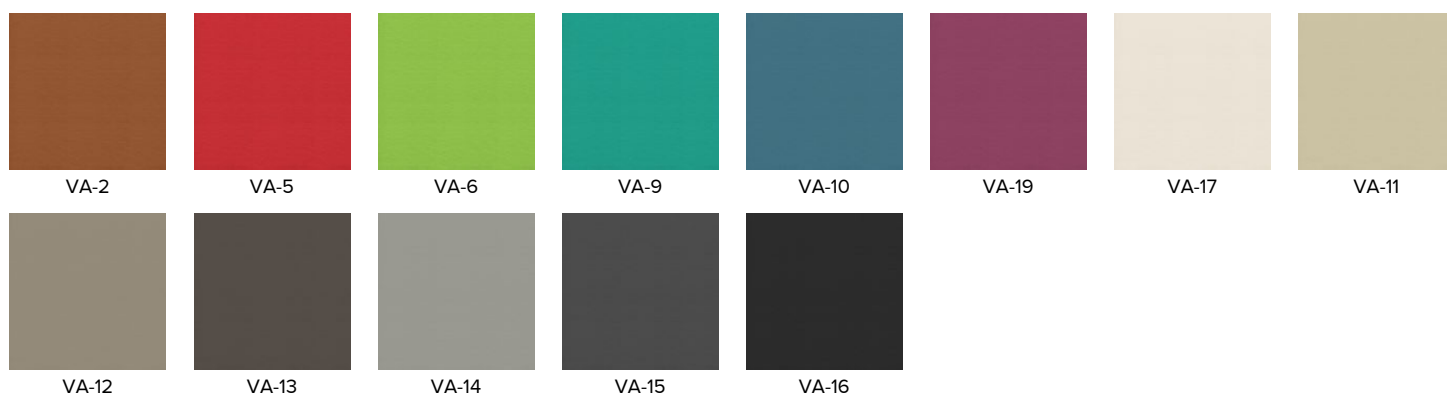

Xtreme

Martindale: 100,000

Fire Rating: BS5852 Crib 5

Weight: 310g/m2

Material: 100% Polyester