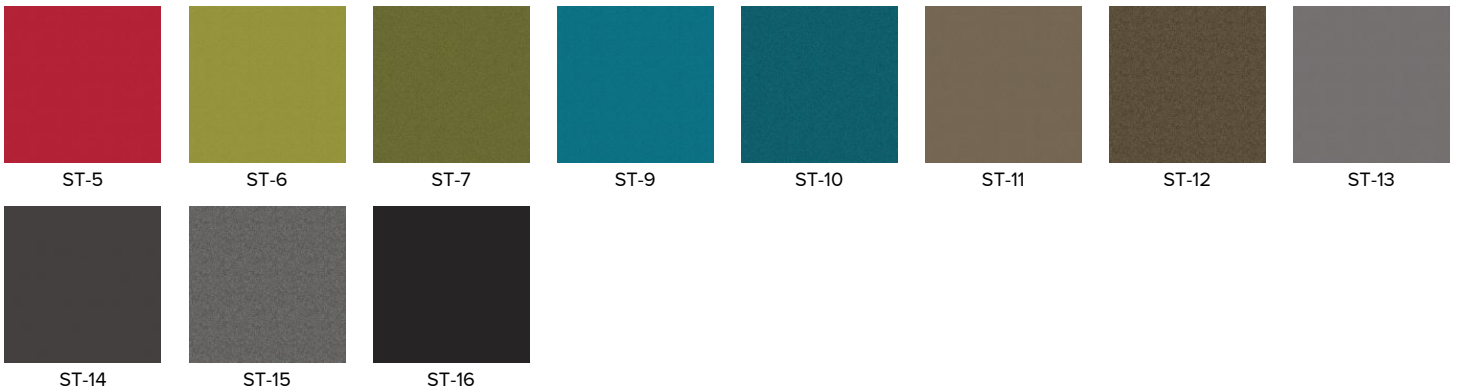

Step

Martindale: 100,000
Fire Rating: BS5852 Crib 5
Weight: 336g/m2
Material: 100% Trevira CS