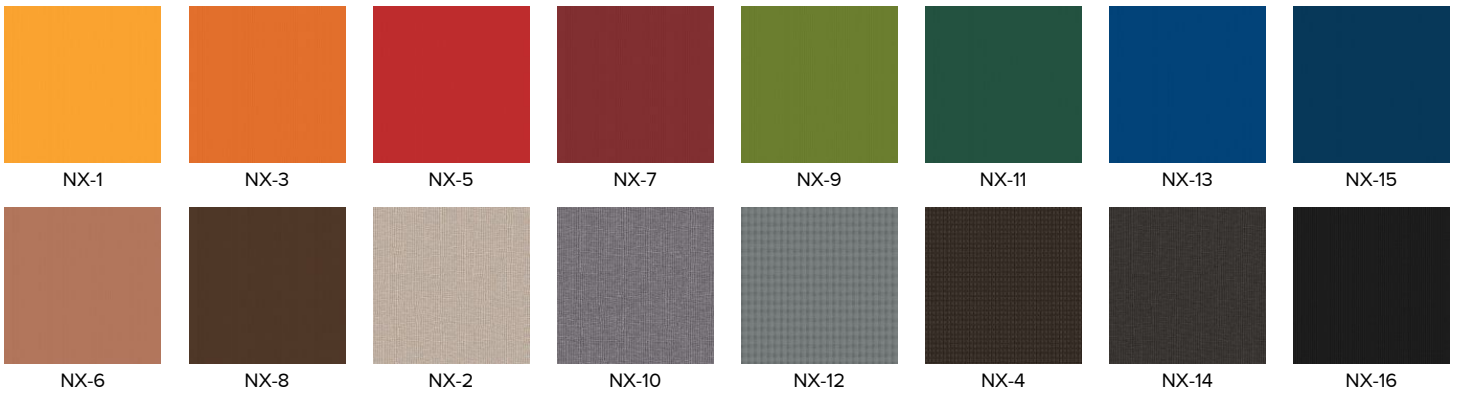

DIMENSIONS

FINISHES

Evo

Martindale: 150,000
Fire Rating: EN1021 Parts 1&2
Weight: 300g/m2
Material: 100% polyester

Next

Martindale: 100,000
Fire Rating: EN1021 Part 1
Weight: 380g/m2
Material: 100% Polyester