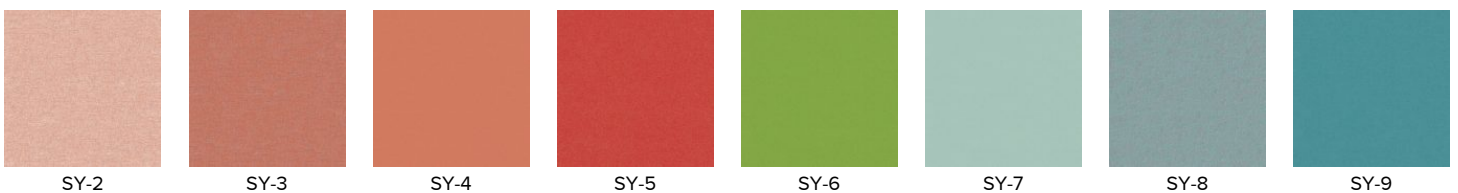

Synergy

Martindale: 100,000
Fire Rating: EN1021 Parts 1&2
Weight: 400g/m2
Material: 95% Wool, 5% PA