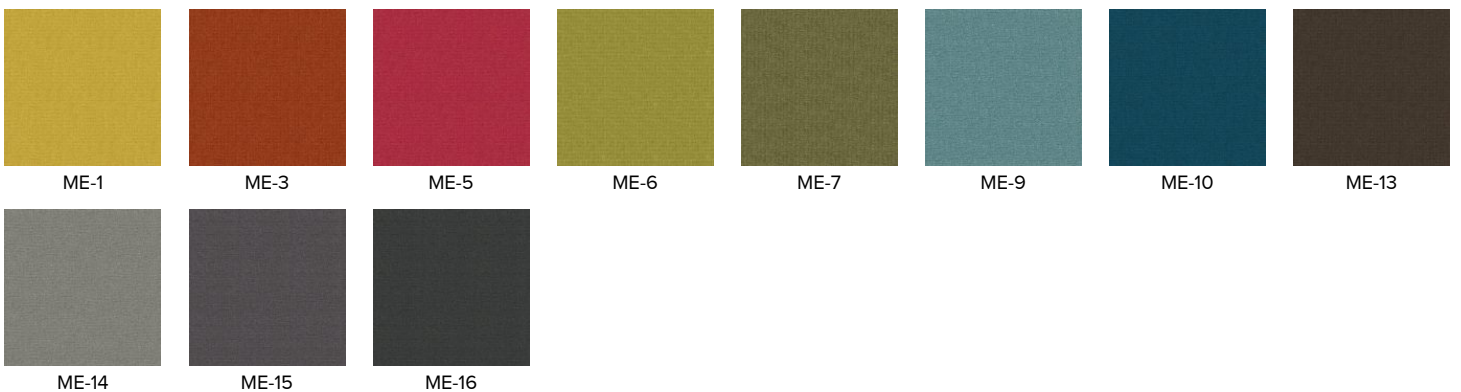

Softline

Martindale: 50,000
Fire Rating: EN1021 Part 1